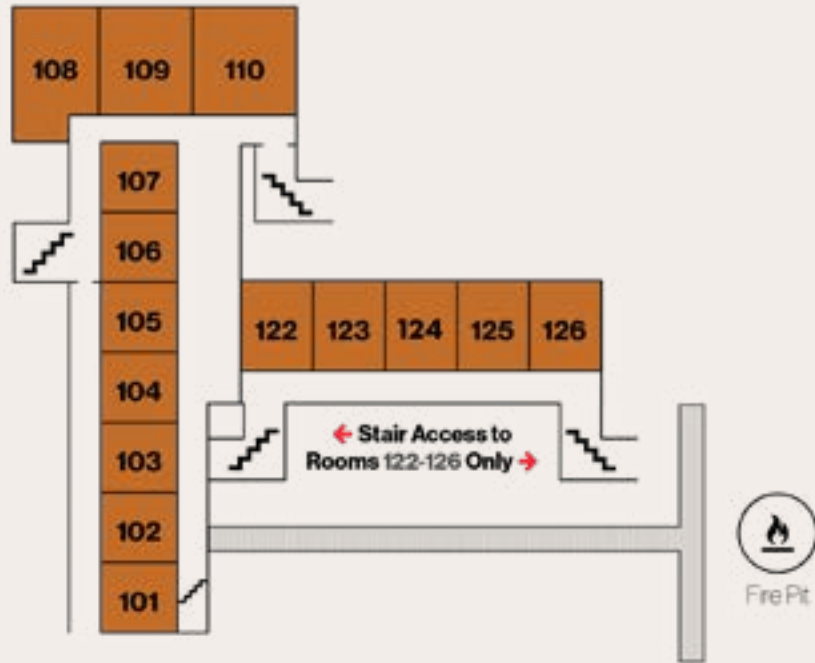

Meeting Spaces

- ➔ Show Barn Hall
- ➔ Rock Theater
- ➔ Petit Jean I & II
- ➔ Governor's Conference Room
- ➔ Stables

President's Lodge

The Grove Apartments

The Meadows Top Floor

The Meadows Bottom Floor

The Orchard

The Studio (Top Floor)

The Pines

House Number + Address

- 501** 388 Winrock Drive
- 502** 15 Bartlett Drive
- 503** 26 Bartlett Drive
- 504** 39 Bartlett Drive
- 505** 56 Bartlett Drive
- 506** 42 Bartlett Drive
- 507** 15 Pines Circle
- 508** 23 Pines Circle
- 509** 41 Pines Circle
- 510** 63 Pines Circle
- 511** 75 Pines Circle
- 512** 107 Pines Circle
- 513** 121 Pines Circle