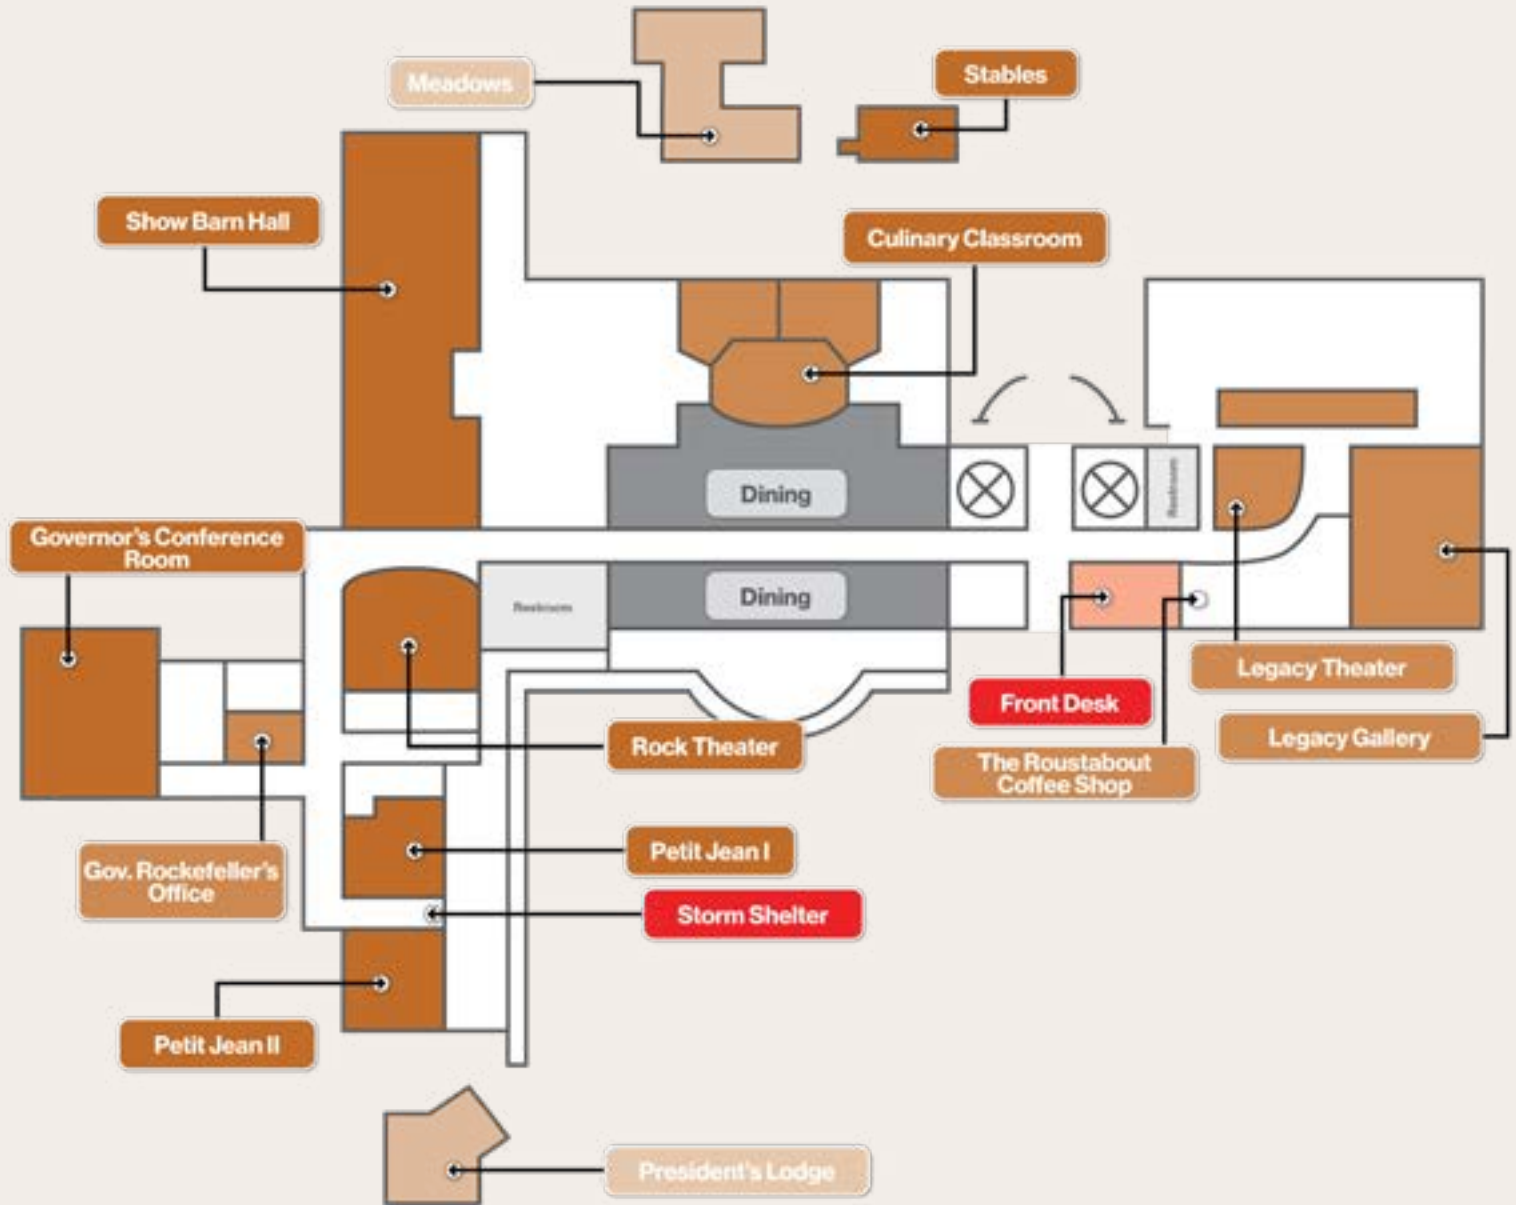

# Main Building

# Campus Map

## Guest Amenities

- 1 Legacy Gallery & Theater
- 2 Bicycles
- 3 Tennis Court
- 4 Fishing
- 5 Horseshoes
- 6 Bocce Ball
- 7 Fitness Center
- 8 Studio Overlook
- 9 The Roustabout Coffee Shop