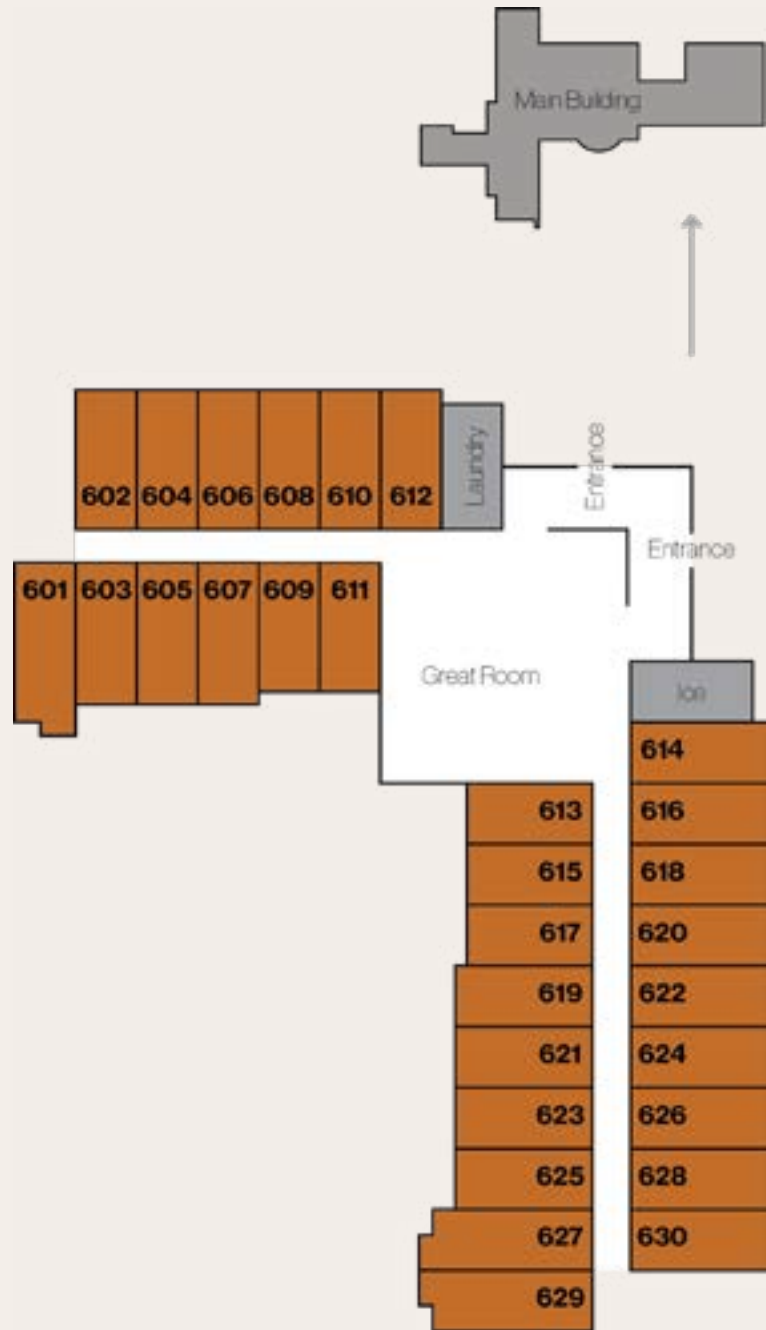

President's Lodge