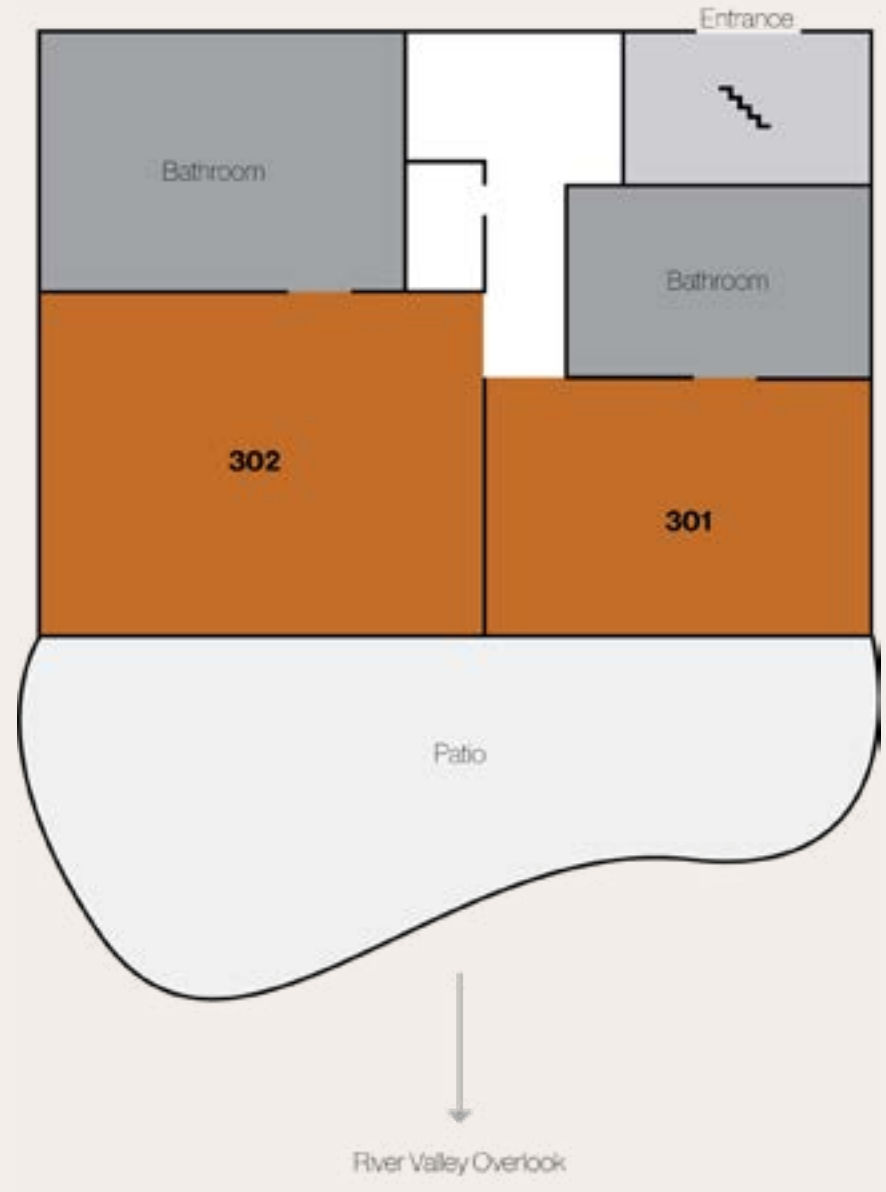

Art Pieces

- 10 Water As Needed
- 11 Plowing The Troposphere

Walking Trail

1.9 miles - - - -

Lodging Facilities

- ➔ President's Lodge
- ➔ The Meadows
- ➔ The Orchard
- ➔ The Studio
- ➔ The Grove Apartments
- ➔ The Pines (off campus)

Meeting Spaces

- ➔ Show Barn Hall
- ➔ Rock Theater
- ➔ Petit Jean I & II
- ➔ Governor's Conference Room
- ➔ Stables

President's Lodge

The Grove Apartments

The Meadows Top Floor

The Meadows Bottom Floor

The Orchard

The Studio (Top Floor)

The Pines

House Number + Address

- 501** 388 Winrock Drive
- 502** 15 Bartlett Drive
- 503** 26 Bartlett Drive
- 504** 39 Bartlett Drive
- 505** 56 Bartlett Drive
- 506** 42 Bartlett Drive
- 507** 15 Pines Circle
- 508** 23 Pines Circle
- 509** 41 Pines Circle
- 510** 63 Pines Circle
- 511** 75 Pines Circle
- 512** 107 Pines Circle
- 513** 121 Pines Circle